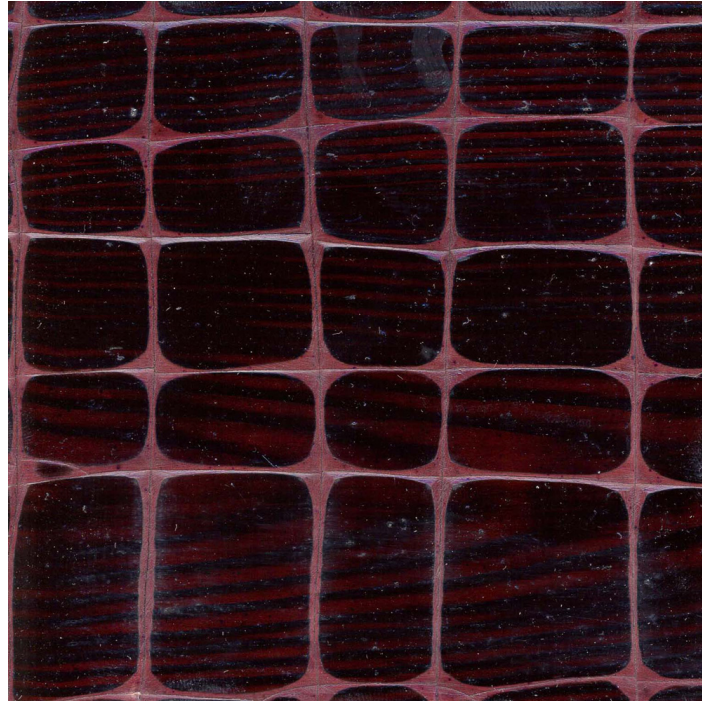

STERLING STUDIOS

Unit D, Trading Estate Road, Western Trading Estate, London, NW10 7LU

Email: info@sterling-studios.com

Telephone: 020 8453 9360

PLUM

Deep red wood-grained crackle gesso with a light pink veining.

Material:	Gesso
Colours:	Burgundy, Pink, Red
Design:	Classic, Geometric, Random, Contemporary
Surface:	Debossed, Matt, Textured, Embossed, Raised, Opaque, Carved