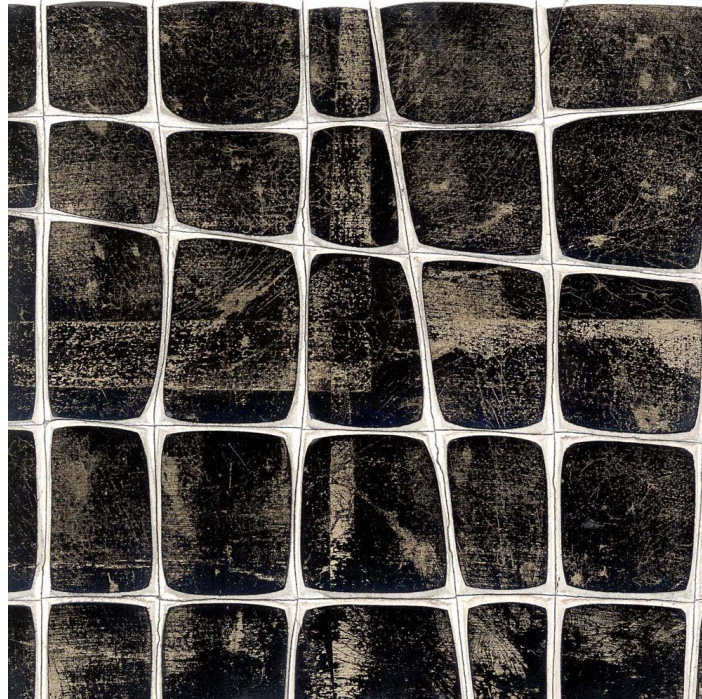

STERLING STUDIOS

Unit D, Trading Estate Road, Western Trading Estate, London, NW10 7LU

Email: info@sterling-studios.com

Telephone: 020 8453 9360

MONOCHROME

Textured black with off white crackle gesso with a white furrows

Material:	Gesso
Colours:	Neutral, Off White, White, Black
Design:	Geometric, Abstract, Random, Traditional, Contemporary
Surface:	Heavy crackle, Matt, Textured, Embossed, Raised, Crackle, Carved