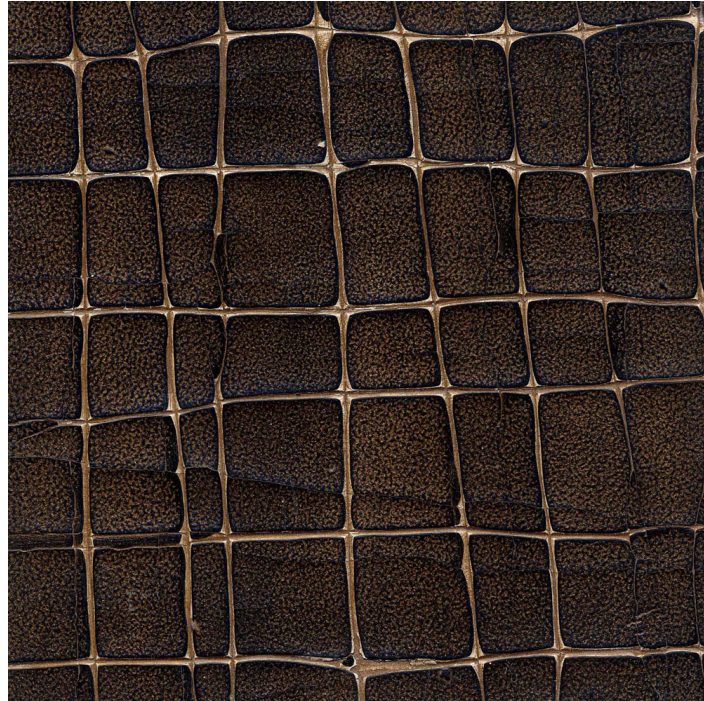

## FOREST FLOOR GESSO

Dark brown crackle gesso with a soft veining in an off white colour

Material:	Gesso
Colours:	Neutral, Brown, Off White
Design:	Random, Geometric, Abstract, Traditional, Contemporary
Surface:	Debossed, Heavy crackle, Matt, Textured, Embossed, Raised, Crackle, Carved