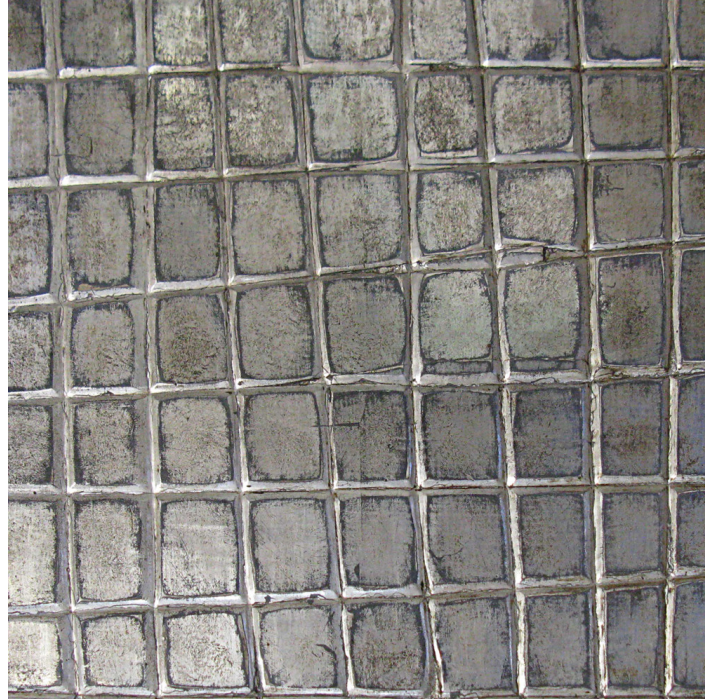

STERLING STUDIOS

Unit D, Trading Estate Road, Western Trading Estate, London, NW10 7LU

Email: info@sterling-studios.com

Telephone: 020 8453 9360

SILVER CROCODILE

Silvery grey crackle gesso with lighter furrows.

Material:	Gesso
Colours:	Brown, Silver, Grey
Antiquing:	Medium
Design:	Random
Surface:	Textured