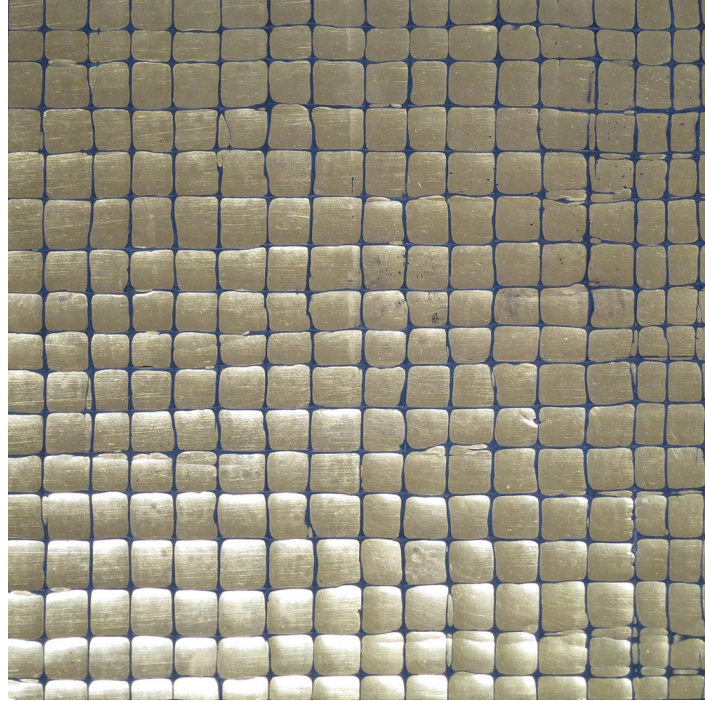

STERLING STUDIOS

Unit D, Trading Estate Road, Western Trading Estate, London, NW10 7LU

Email: info@sterling-studios.com

Telephone: 020 8453 9360

GOLD SQUARE GESSO

Metallic glossy gold crackle gesso with black lines

Material:	Gesso
Colours:	Gold, Black
Metals:	Yellow Gold
Design:	Random, Trellis, Geometric, Traditional, Contemporary
Surface:	Heavy crackle, Textured