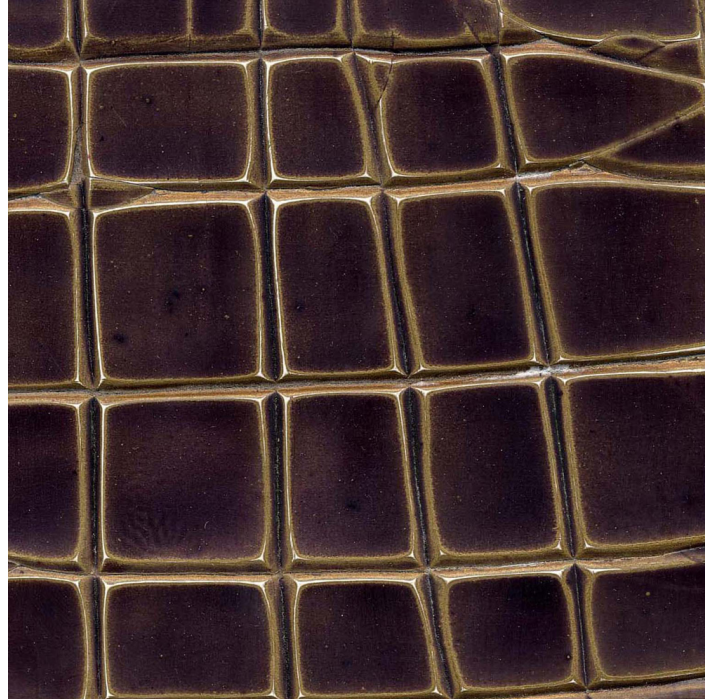

STERLING STUDIOS

Unit D, Trading Estate Road, Western Trading Estate, London, NW10 7LU

Email: info@sterling-studios.com

Telephone: 020 8453 9360

HAZEL

Deep brown crackle gesso with highlighted gold furrows

Material:	Gesso
Colours:	Ochre, Neutral, Brown
Design:	Geometric, Abstract, Random, Patterned, Plain, Traditional, Contemporary
Surface:	Debossed, Heavy crackle, Matt, Textured, Embossed, Raised, Crackle, Opaque, Carved