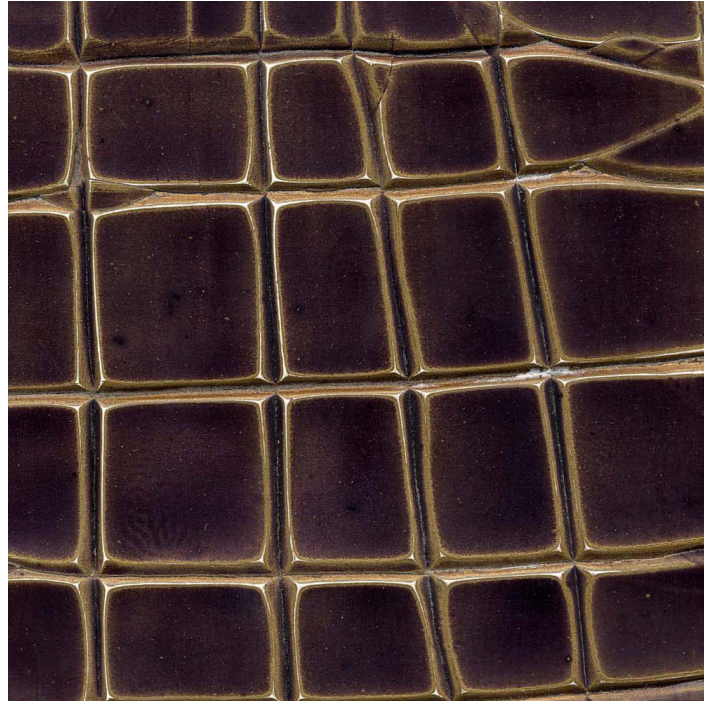

## HAZEL

Deep brown crackle gesso with highlighted gold furrows

Material:	Gesso
Colours:	Ochre, Neutral, Brown
Design:	Geometric, Abstract, Random, Patterned, Plain, Traditional, Contemporary
Surface:	Debossed, Heavy crackle, Matt, Textured, Embossed, Raised, Crackle, Opaque, Carved