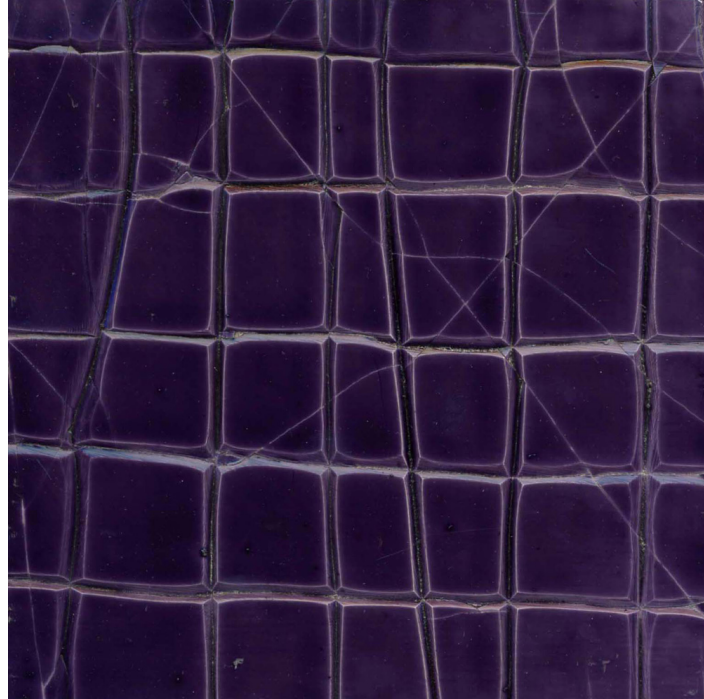

## PERIWINKLE

Rich purple crackle gesso with slightly paler purple furrows.

Material:	Gesso
Colours:	Purple
Design:	Geometric, Abstract, Random, Patterned, Plain, Traditional, Contemporary
Surface:	Heavy crackle, Matt, Textured, Embossed, Raised, Crackle, Opaque, Carved