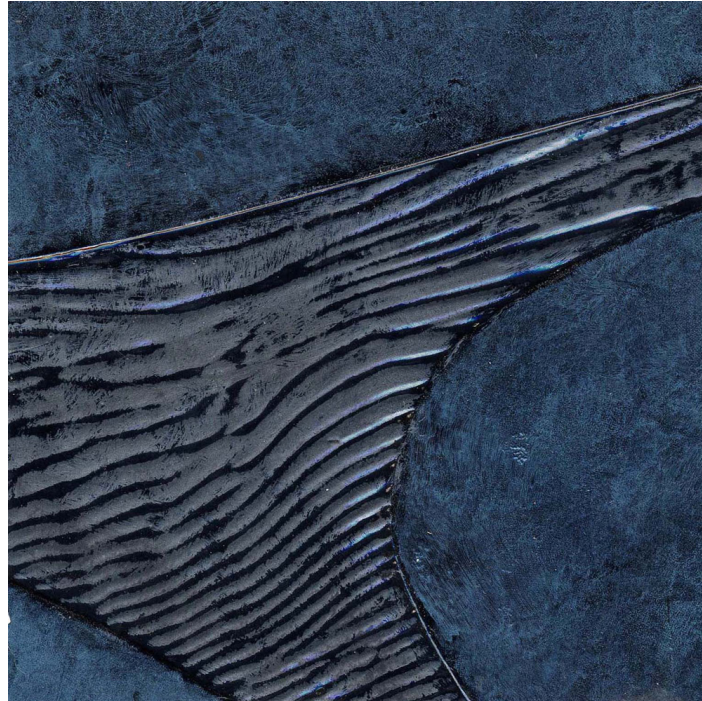

STERLING STUDIOS

Unit D, Trading Estate Road, Western Trading Estate, London, NW10 7LU

Email: info@sterling-studios.com

Telephone: 020 8453 9360

BLUE BARK

Flat blue/black gesso with carved pattern and patination

Material:	Gesso
Colours:	Black, Blue
Design:	Geometric, Abstract, Random, Patterned, Plain, Traditional, Contemporary
Surface:	Debossed, Heavy crackle, Matt, Textured, Embossed, Raised, Crackle, Opaque, Carved