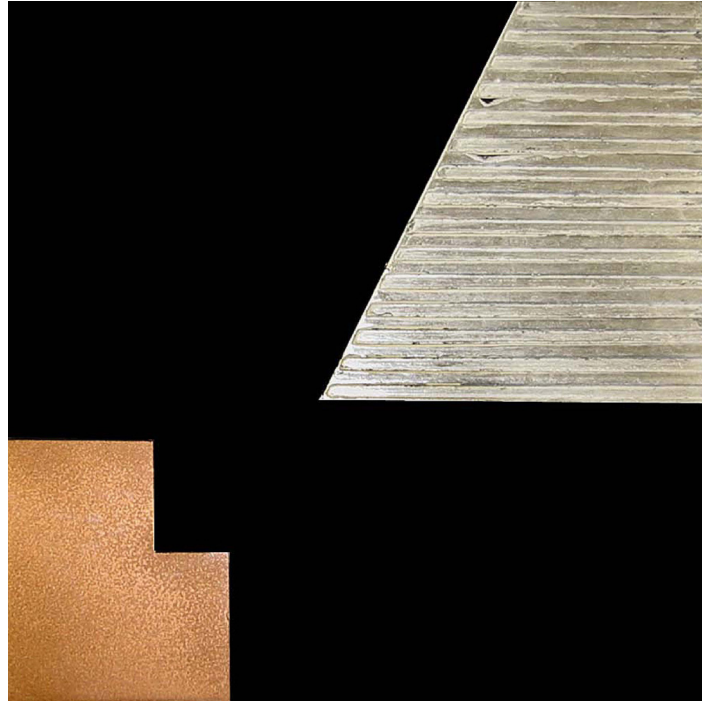

STERLING STUDIOS

Unit D, Trading Estate Road, Western Trading Estate, London, NW10 7LU

Email: info@sterling-studios.com

Telephone: 020 8453 9360

GEO

Flat black gesso with gold leaf and textured silver leaf pattern

Material:	Gesso
Colours:	Gold, Silver, Black, Orange
Design:	Geometric, Abstract, Random, Patterned, Plain, Traditional, Contemporary
Surface:	Debossed, Heavy crackle, Matt, Textured, Embossed, Raised, Crackle, Opaque, Carved