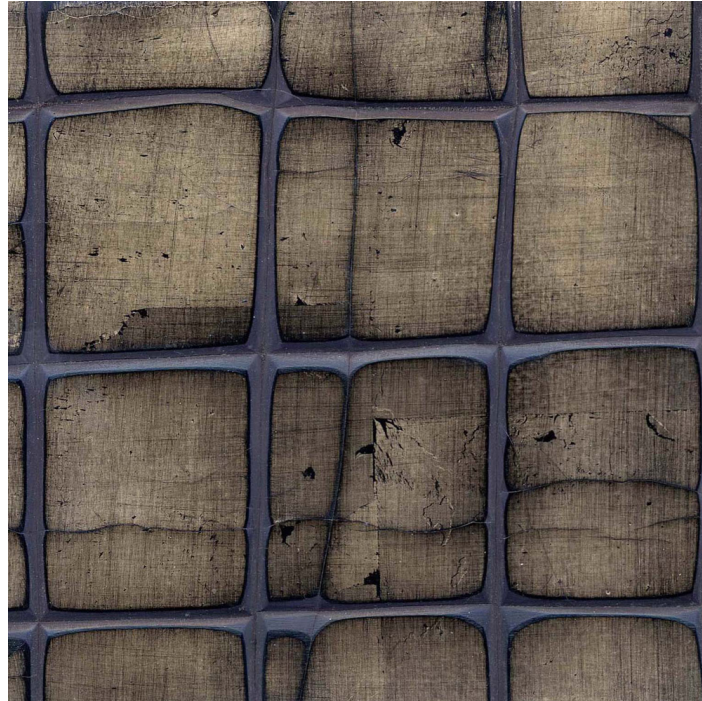

STERLING STUDIOS

Unit D, Trading Estate Road, Western Trading Estate, London, NW10 7LU

Email: info@sterling-studios.com

Telephone: 020 8453 9360

MINK

Crackle gesso with antiqued leaf and deep furrows

Material:	Gesso
Colours:	Gold, Bronze, Grey
Design:	Random, Geometric, Abstract, Patterned, Plain, Traditional, Contemporary
Surface:	Debossed, Heavy crackle, Matt, Embossed, Raised, Crackle, Opaque, Carved