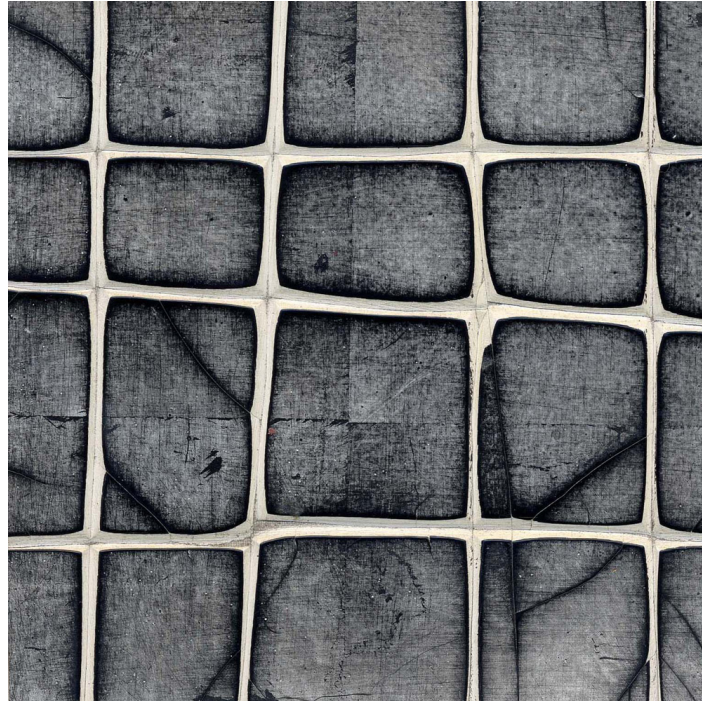

STERLING STUDIOS

Unit D, Trading Estate Road, Western Trading Estate, London, NW10 7LU
Email: info@sterling-studios.com
Telephone: 020 8453 9360

OBSIDIAN

Controlled crack deep gesso with paler furrows and an even dark antiqued pewter coloured finish

Material:	Gesso
Colours:	Grey, White, Black
Design:	Geometric, Abstract, Random, Patterned, Plain, Traditional, Contemporary
Surface:	Debossed, Heavy crackle, Matt, Embossed, Raised, Crackle, Opaque, Carved