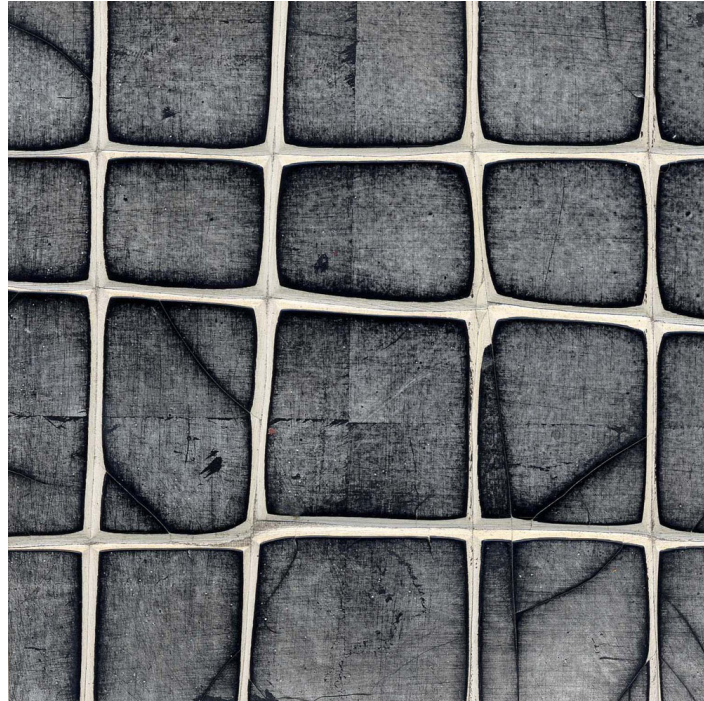

STERLING STUDIOS

Unit D, Trading Estate Road, Western Trading Estate, London, NW10 7LU

Email: info@sterling-studios.com

Telephone: 020 8453 9360

OBSIDIAN

Controlled crack deep gesso with paler furrows and an even dark antiqued pewter coloured finish

Material:	Gesso
Colours:	Grey, White, Black
Design:	Geometric, Abstract, Random, Patterned, Plain, Traditional, Contemporary
Surface:	Debossed, Heavy crackle, Matt, Embossed, Raised, Crackle, Opaque, Carved