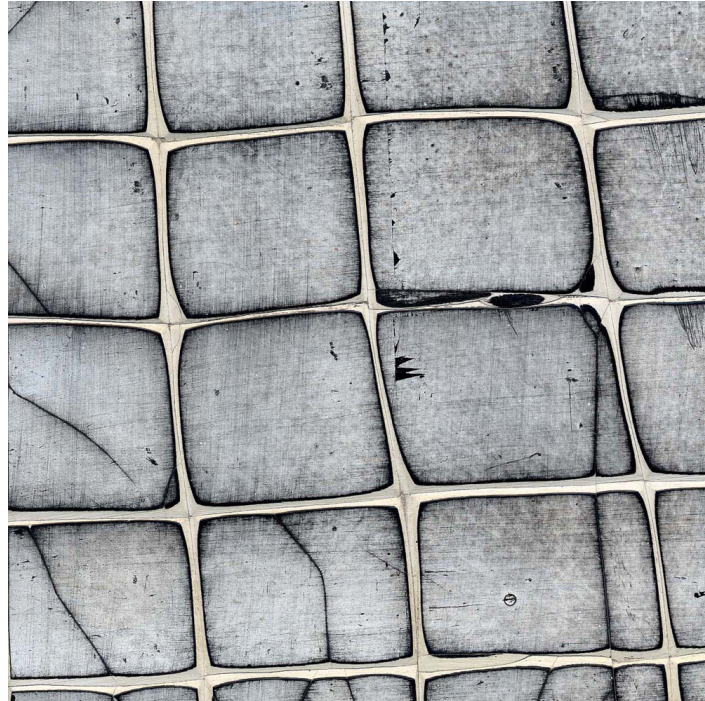

## HOWLITE

Controlled crack deep gesso with paler furrows and an even dark antiqued silver finish

Material:	Gesso
Colours:	Grey, White, Black
Design:	Random, Geometric, Abstract, Patterned, Traditional, Contemporary
Surface:	Debossed, Heavy crackle, Matt, Textured, Embossed, Raised, Crackle, Opaque