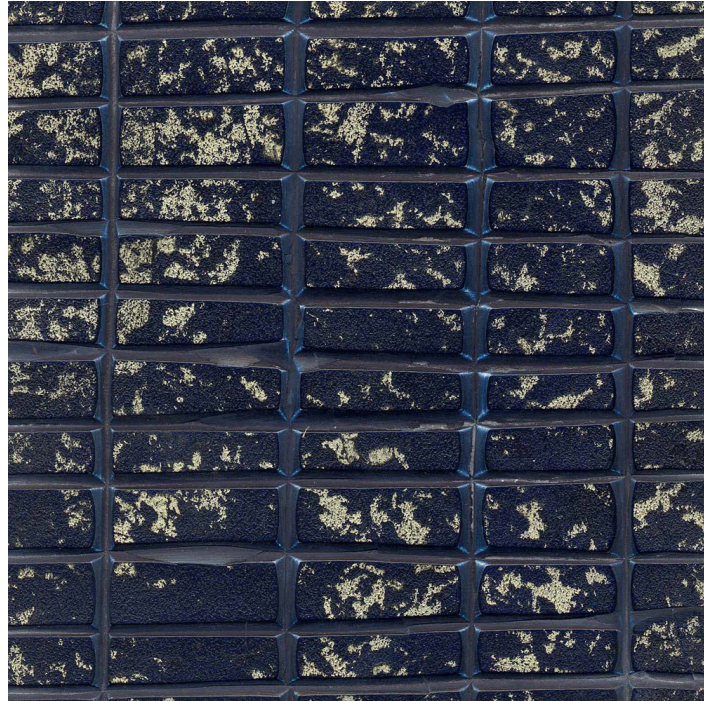

STERLING STUDIOS

Unit D, Trading Estate Road, Western Trading Estate, London, NW10 7LU

Email: info@sterling-studios.com

Telephone: 020 8453 9360

BLUE FLECK

Navy blue narrow crackle gesso with a gold leaf fleck

Material:	Gesso
Colours:	Navy, Gold, Blue
Design:	Random, Geometric, Abstract, Patterned, Plain, Traditional, Contemporary
Surface:	Debossed, Heavy crackle, Matt, Textured, Embossed, Raised, Crackle, Opaque, Carved