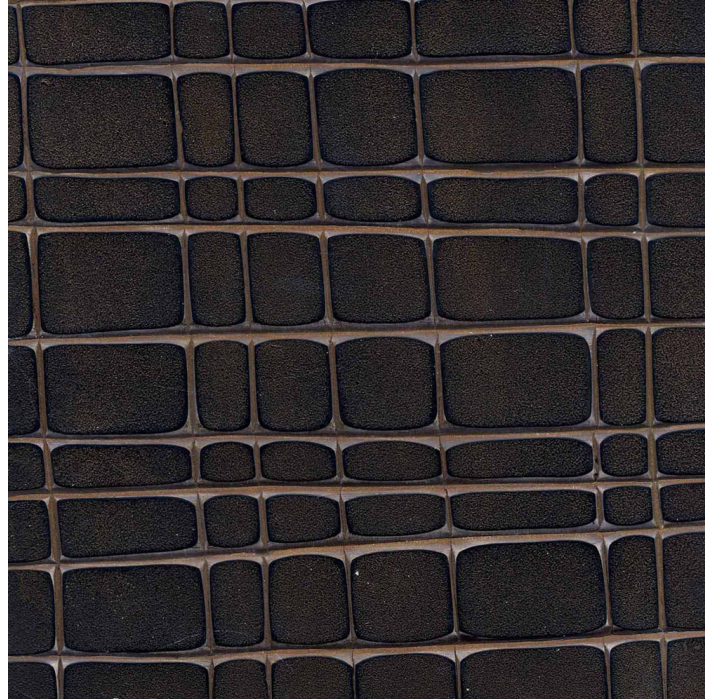

STERLING STUDIOS

Unit D, Trading Estate Road, Western Trading Estate, London, NW10 7LU

Email: info@sterling-studios.com

Telephone: 020 8453 9360

SINGED

Brown crackle gesso with pale veining

Material:	Gesso
Colours:	Natural, Brown
Design:	Classic, Geometric, Random, Contemporary
Surface:	Debossed, Matt, Textured, Embossed, Raised, Crackle, Opaque, Carved