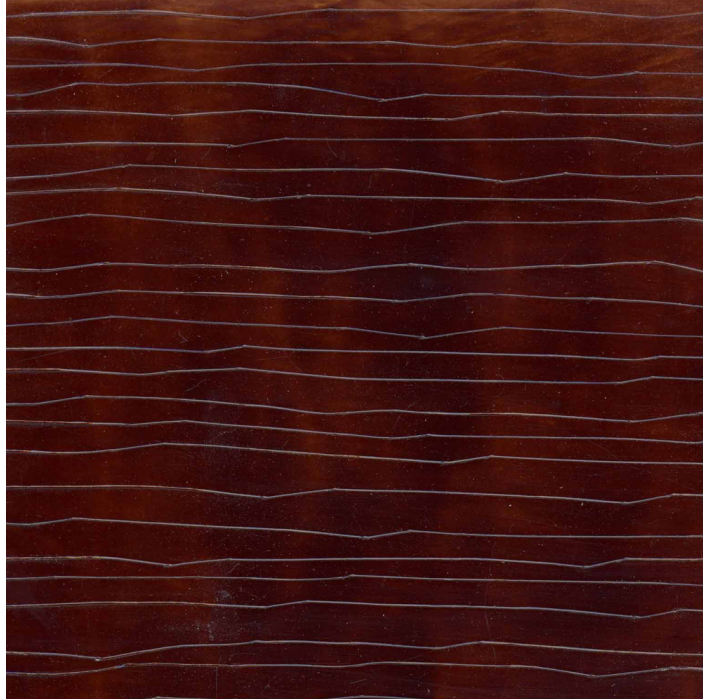

STERLING STUDIOS

Unit D, Trading Estate Road, Western Trading Estate, London, NW10 7LU

Email: info@sterling-studios.com

Telephone: 020 8453 9360

DARK TORTOISESHELL

Linear crackle gesso with painted tortoiseshell effect

Material:	Gesso
Colours:	Burgundy, Brown, White, Orange, Red
Design:	Classic, Geometric, Random, Contemporary
Surface:	Debossed, Matt, Textured, Embossed, Raised, Crackle, Opaque, Carved