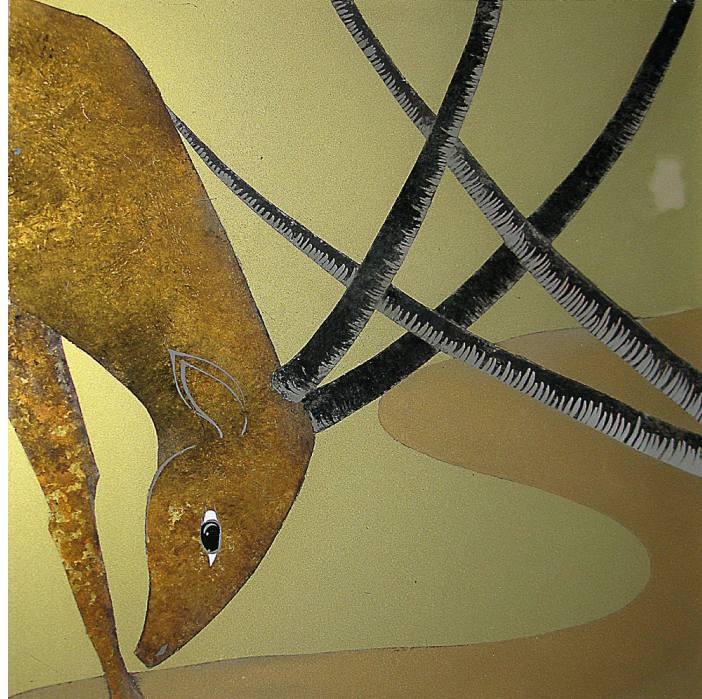

STERLING STUDIOS

Unit D, Trading Estate Road, Western Trading Estate, London, NW10 7LU
Email: info@sterling-studios.com
Telephone: 020 8453 9360

ORYX CLASH

Hand painted eglomise glass featuring bronze coloured antelope on a two tone background.

Material:	Glass
Colours:	Gold, Bronze, Off White, Black
Design:	Fauna