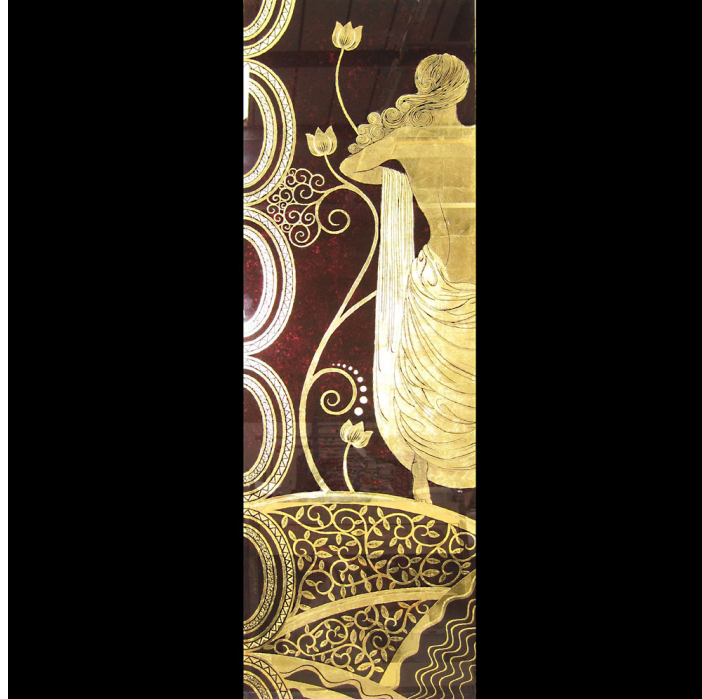

STERLING STUDIOS

Unit D, Trading Estate Road, Western Trading Estate, London, NW10 7LU
Email: info@sterling-studios.com
Telephone: 020 8453 9360

BATH OF PSYCHE

Eglomise glass with a figure, floral and abstract designs in gold leaf with a textured dark burgundy background.

Material:	Glass
Colours:	Gold, Red
Metals:	Gold
Design:	Figurative