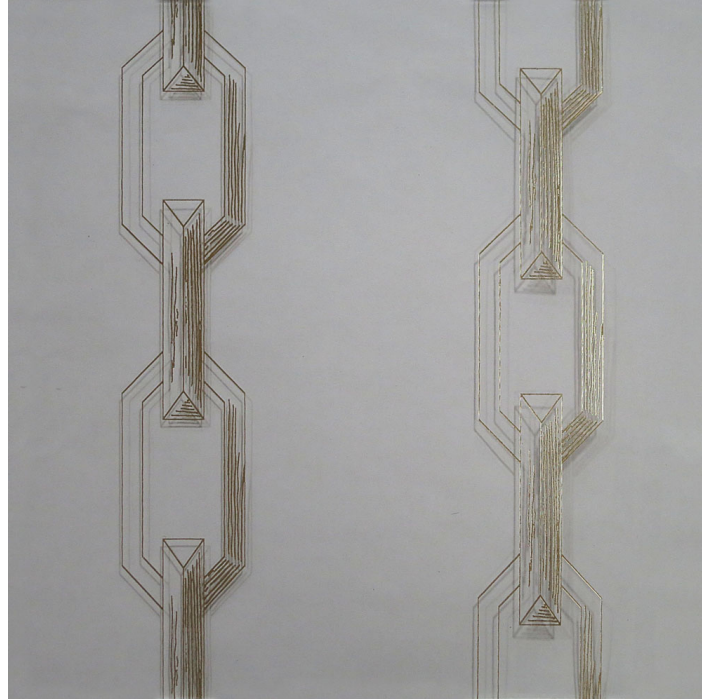

STERLING STUDIOS

Unit D, Trading Estate Road, Western Trading Estate, London, NW10 7LU

Email: info@sterling-studios.com

Telephone: 020 8453 9360

CHAIN

Fine lines of gold depicting chain links

Material:	Glass
Colours:	Gold
Metals:	Gold
Design:	Geometric
Surface:	Transparent