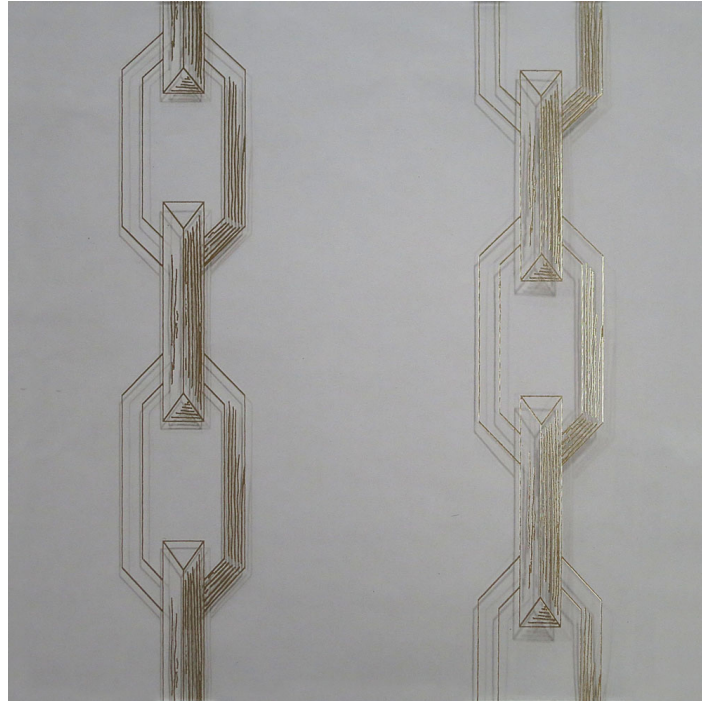

STERLING STUDIOS

Unit D, Trading Estate Road, Western Trading Estate, London, NW10 7LU

Email: info@sterling-studios.com

Telephone: 020 8453 9360

CHAIN

Fine lines of gold depicting chain links

Material:	Glass
Colours:	Gold
Metals:	Gold
Design:	Geometric
Surface:	Transparent