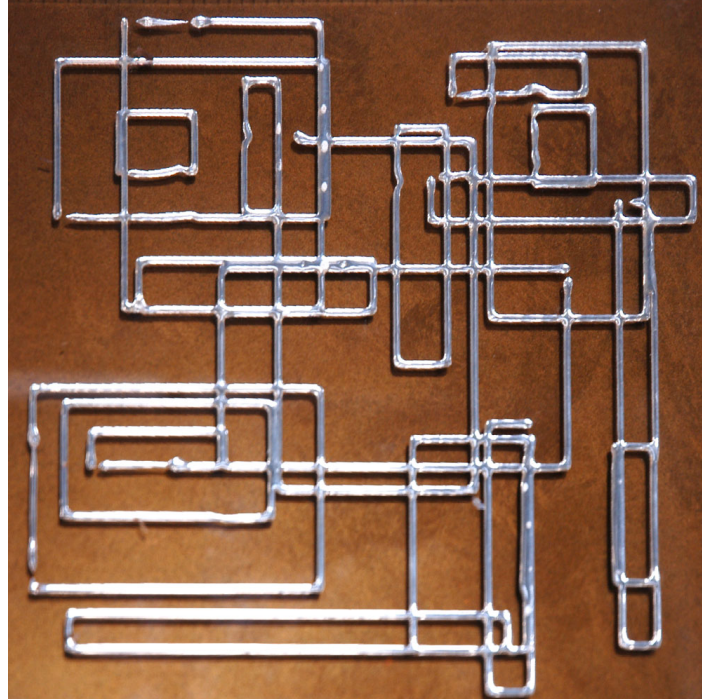

STERLING STUDIOS

Unit D, Trading Estate Road, Western Trading Estate, London, NW10 7LU
Email: info@sterling-studios.com
Telephone: 020 8453 9360

PUZZLE G PLAN

Orange bronze glass background overlaid with raised silver lines in a geometrical pattern.

Material:	Glass
Colours:	Brown, Silver, Orange
Design:	Stripes, Random, Contemporary