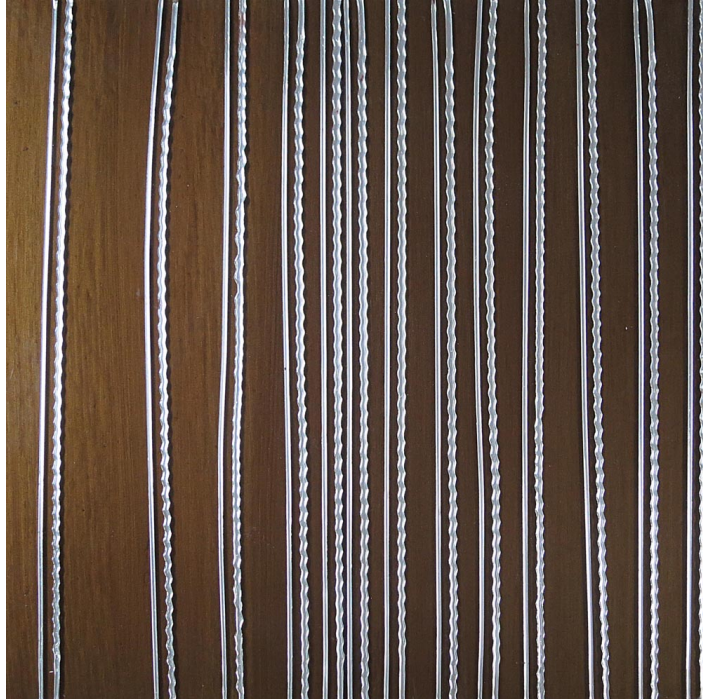

STERLING STUDIOS

Unit D, Trading Estate Road, Western Trading Estate, London, NW10 7LU
Email: info@sterling-studios.com
Telephone: 020 8453 9360

LINES 02

Silver lines, straight and wiggly on a lightly grained brown background.

Material:	Glass
Colours:	Brown, Silver
Design:	Stripes