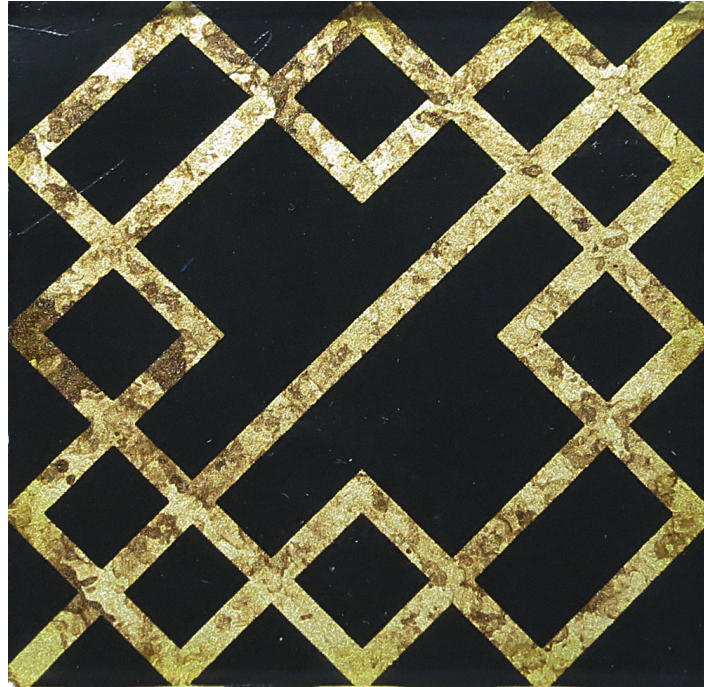

## GOLDEN TRELLIS

Geometrical trellis design eglomise glass with spattered metal leaf on a dark background.

Material:	Glass
Colours:	Brown, Black
Metals:	Gold
Antiquing:	Light
Design:	Trellis, Geometric