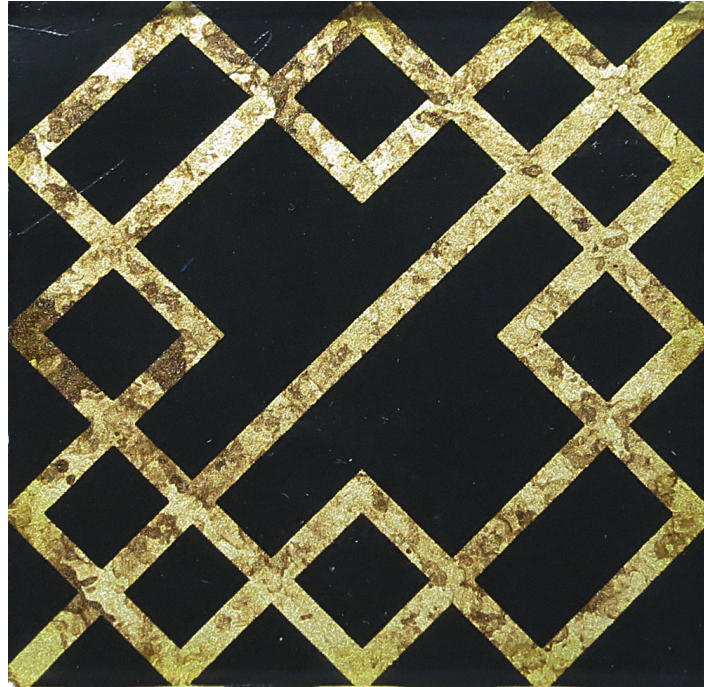

STERLING STUDIOS

Unit D, Trading Estate Road, Western Trading Estate, London, NW10 7LU

Email: info@sterling-studios.com

Telephone: 020 8453 9360

GOLDEN TRELLIS

Geometrical trellis design eglomise glass with spattered metal leaf on a dark background.

Material:	Glass
Colours:	Brown, Black
Metals:	Gold
Antiquing:	Light
Design:	Trellis, Geometric