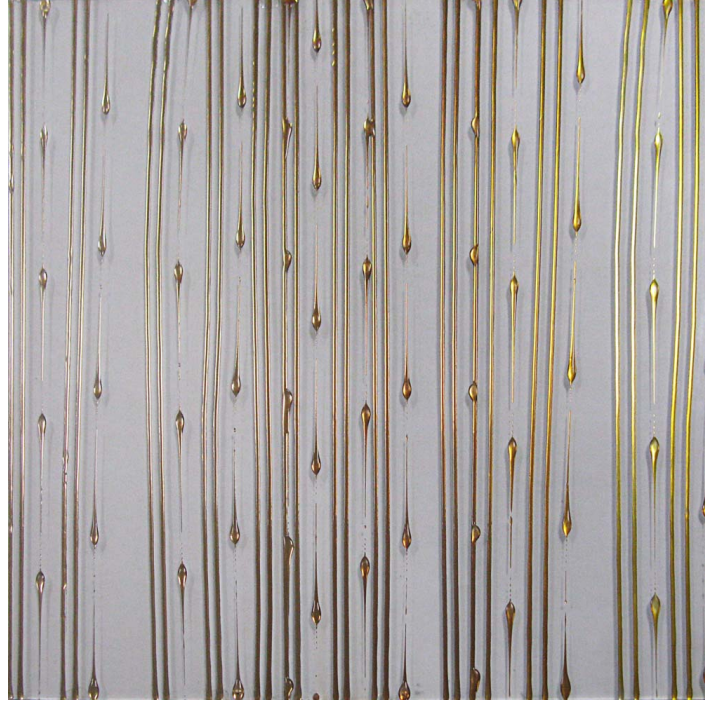

STERLING STUDIOS

Unit D, Trading Estate Road, Western Trading Estate, London, NW10 7LU

Email: info@sterling-studios.com

Telephone: 020 8453 9360

RAIN UP & DOWN GLASS 02

clear background overlaid with gold lines and raised droplets

Material:	Glass
Colours:	Gold
Design:	Stripes, Contemporary