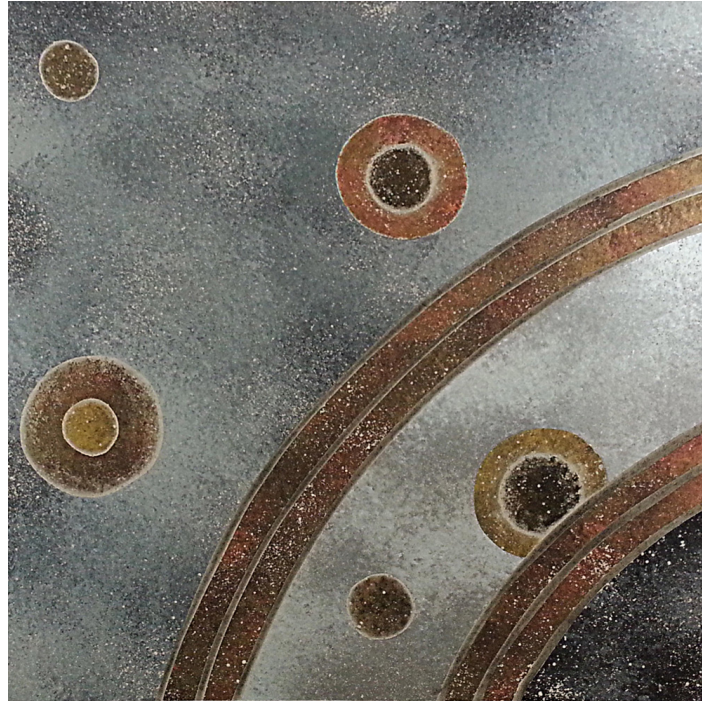

STERLING STUDIOS

Unit D, Trading Estate Road, Western Trading Estate, London, NW10 7LU

Email: info@sterling-studios.com

Telephone: 020 8453 9360

ZODIAC

Antique mirror with an zodiac inspired design

Material:	Mirror, Paint
Colours:	Brown, Silver, Black, Yellow, Orange
Metals:	Mirror
Antiquing:	Heavy
Design:	Modern, Contemporary
Surface:	Gloss, Smooth, Opaque