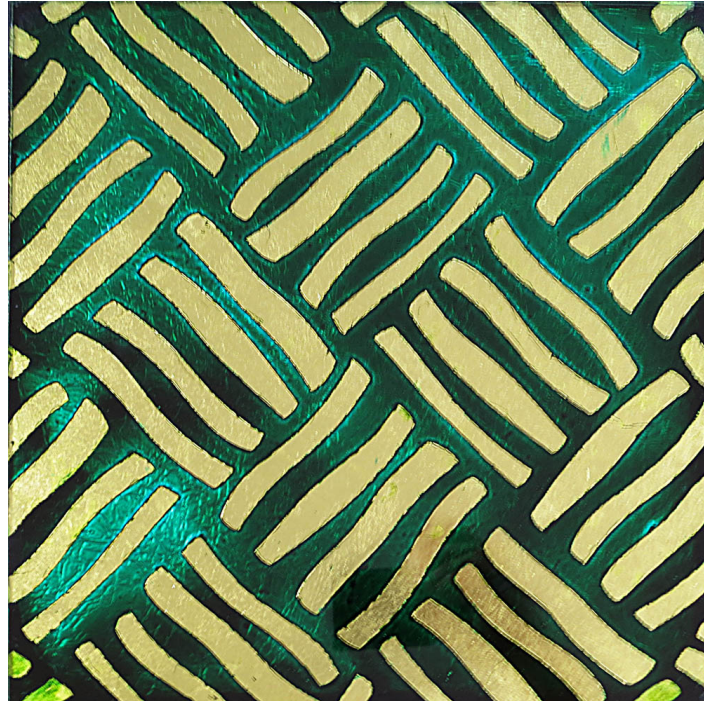

## TREAD

Eglomise glass with a repeating squiggly line pattern in gold on a greeny blue textured foiled background

Material:	Glass
Colours:	Gold, Green
Metals:	Gold
Design:	Stripes