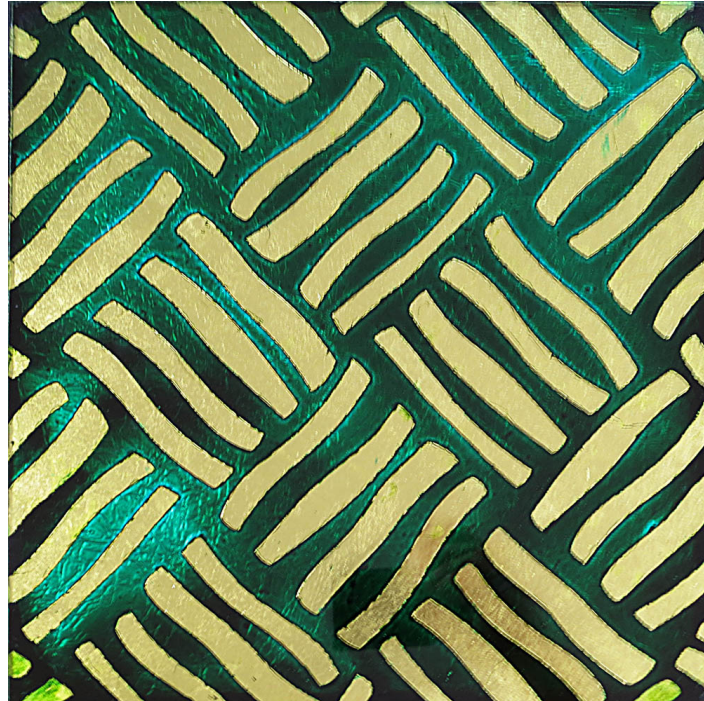

STERLING STUDIOS

Unit D, Trading Estate Road, Western Trading Estate, London, NW10 7LU

Email: info@sterling-studios.com

Telephone: 020 8453 9360

TREAD

Eglomise glass with a repeating squiggly line pattern in gold on a greeny blue textured foiled background

Material:	Glass
Colours:	Gold, Green
Metals:	Gold
Design:	Stripes