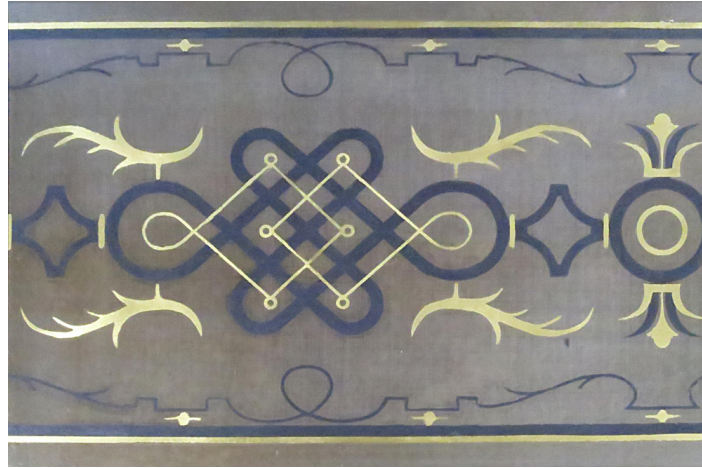

STERLING STUDIOS

Unit D, Trading Estate Road, Western Trading Estate, London, NW10 7LU

Email: info@sterling-studios.com

Telephone: 020 8453 9360

DECO TRELLIS BLACK

1940's style scroll pattern in black and gold on antiqued silver leaf background

Material:	Glass, Paint
Colours:	Gold, Silver, Grey, Black
Metals:	Gold, Silver
Antiquing:	Medium
Design:	Classic, Trellis, Traditional
Surface:	Gloss, Smooth, Opaque