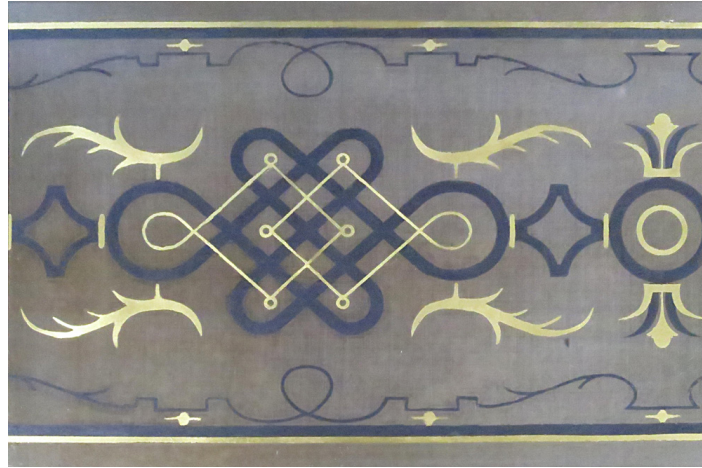

## DECO TRELLIS BLACK

1940's style scroll pattern in black and gold on antiqued silver leaf background

Material:	Glass, Paint
Colours:	Gold, Silver, Grey, Black
Metals:	Gold, Silver
Antiquing:	Medium
Design:	Classic, Trellis, Traditional
Surface:	Gloss, Smooth, Opaque