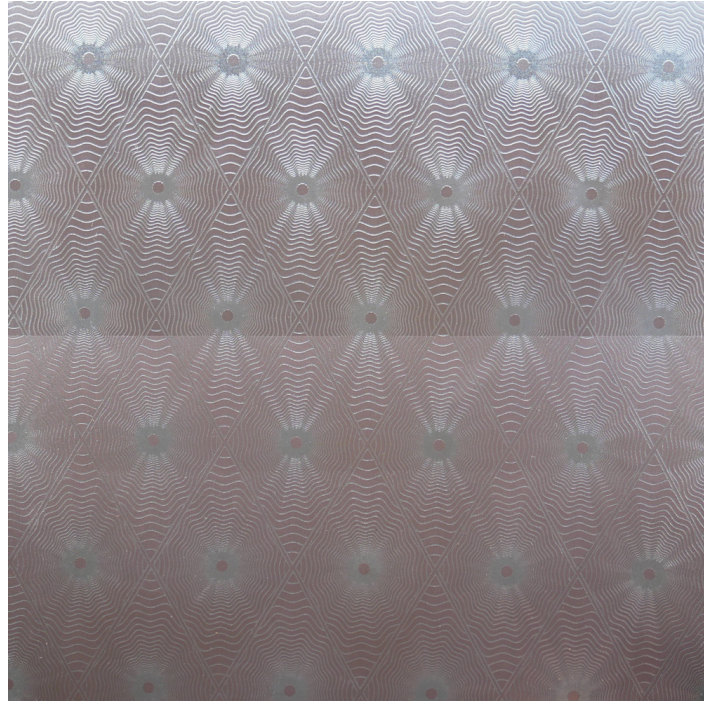

## GUILLOCHE

Eglomise glass dusky pink and silver guilloche design

Material:	Gilt, Glass, Paint
Colours:	Pastel, Pink, Silver, Grey
Design:	Geometric, Patterned, Contemporary
Surface:	Gloss, Polished, Smooth, Opaque