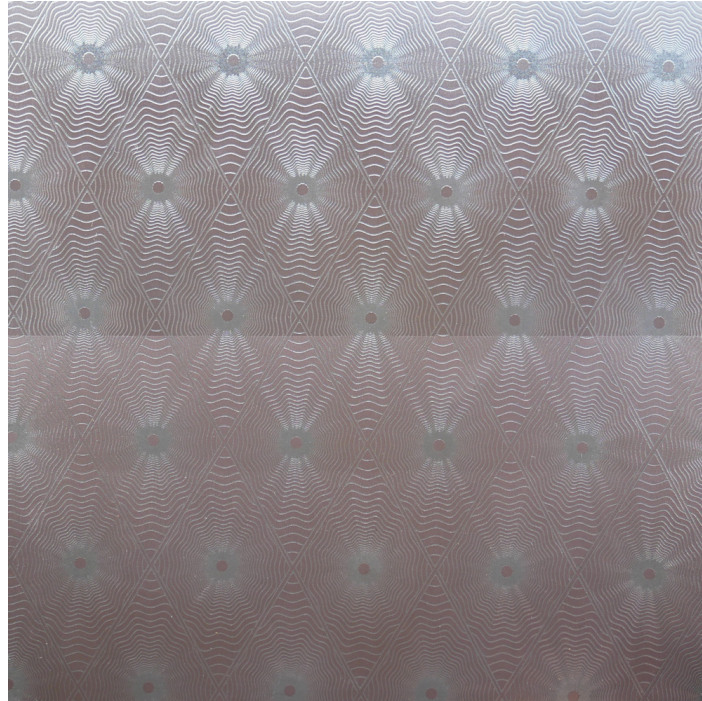

STERLING STUDIOS

Unit D, Trading Estate Road, Western Trading Estate, London, NW10 7LU

Email: info@sterling-studios.com

Telephone: 020 8453 9360

GUILLOCHE

Eglomise glass dusky pink and silver guilloche design

Material:	Gilt, Glass, Paint
Colours:	Pastel, Pink, Silver, Grey
Design:	Geometric, Patterned, Contemporary
Surface:	Gloss, Polished, Smooth, Opaque