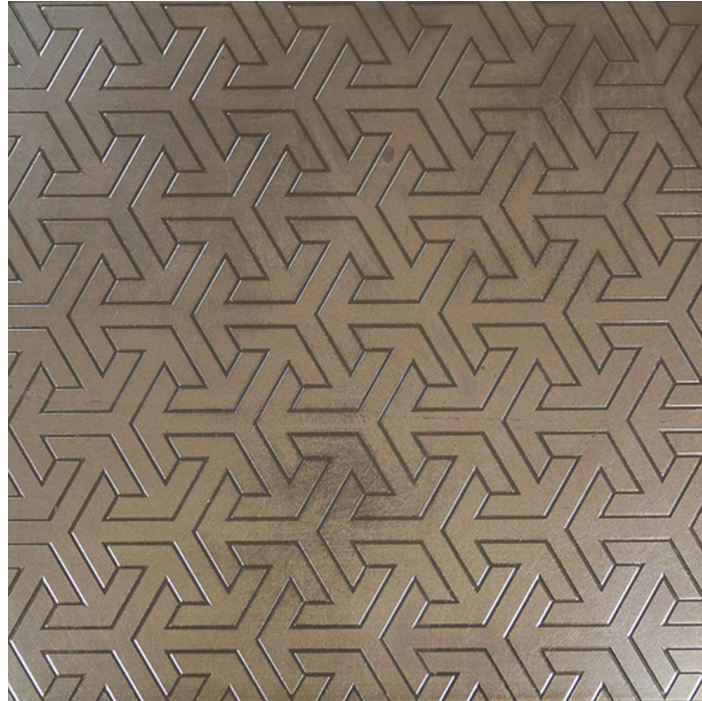

STERLING STUDIOS

Unit D, Trading Estate Road, Western Trading Estate, London, NW10 7LU
Email: info@sterling-studios.com
Telephone: 020 8453 9360

GOLD TESSELATION

Clear raised geometric design behind glass, gilt and lightly antiqued

Material:	Gilt, Glass, Paint
Colours:	Moongold
Metals:	Brass
Antiquing:	Light
Design:	Geometric, Patterned, Contemporary
Surface:	Gloss, Polished, Smooth, Opaque