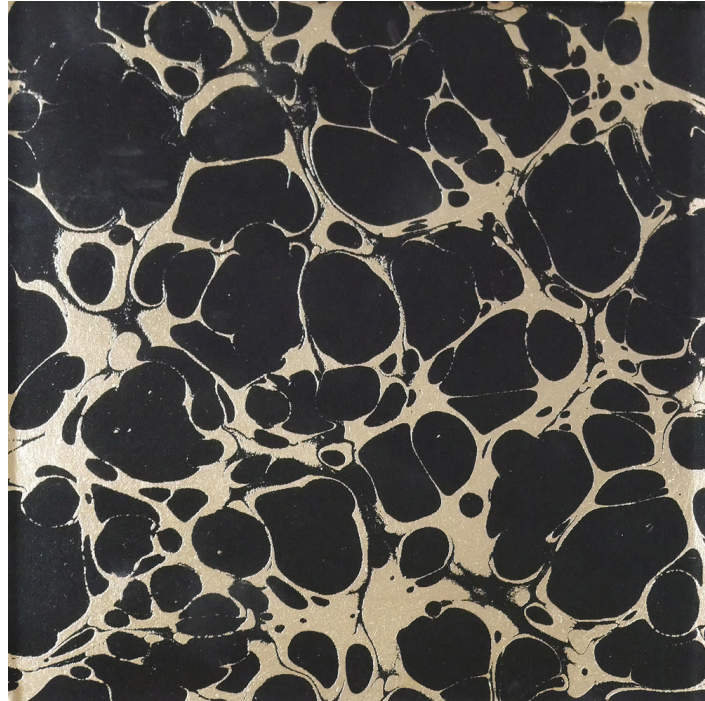

STERLING STUDIOS

Unit D, Trading Estate Road, Western Trading Estate, London, NW10 7LU

Email: info@sterling-studios.com

Telephone: 020 8453 9360

MARBLE GLASS

Black and gold marbled eglomise

Material:	Gilt, Glass, Resin
Colours:	Gold, Black
Metals:	Aluminium
Design:	Geometric, Art Deco, Patterned, Contemporary
Surface:	Gloss, Polished, Smooth, Opaque