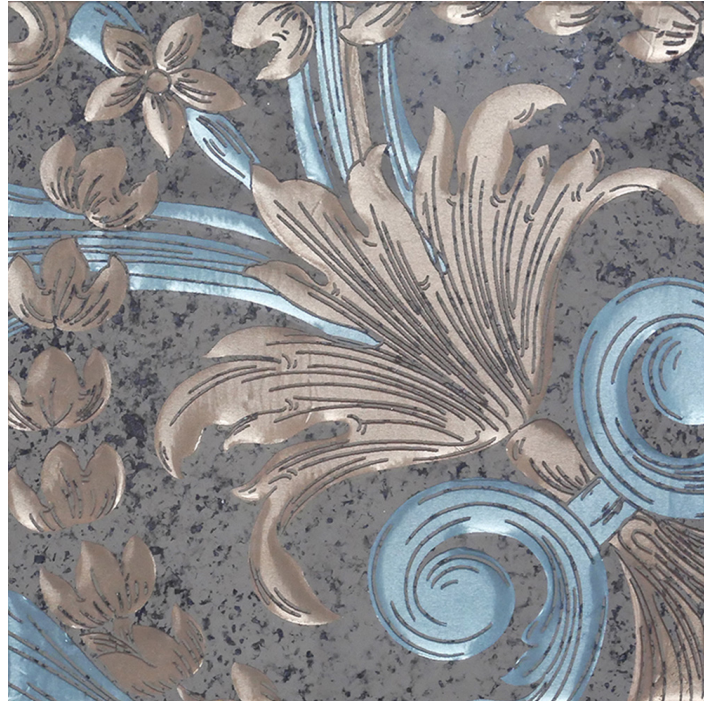

STERLING STUDIOS

Unit D, Trading Estate Road, Western Trading Estate, London, NW10 7LU
Email: info@sterling-studios.com
Telephone: 020 8453 9360

PALE BLUE

Antiqued mirror with softly coloured resin design

Material:	Mirror, Resin
Colours:	Gold, Silver, Grey, Blue, Yellow
Metals:	Mirror
Antiquing:	Heavy
Design:	Arabesque, Scrolls, Traditional
Surface:	Gloss, Smooth, Opaque