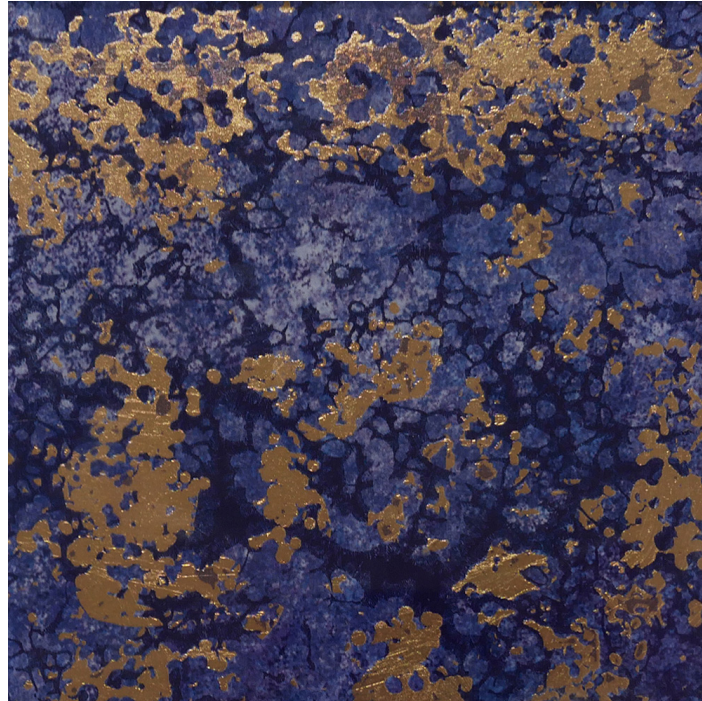

## DEEP BLUE

Abstract textured blue and gold eglomise

Material:	Glass, Paint
Colours:	Gold, Blue
Metals:	Gold
Antiquing:	Light
Design:	Organic, Natural, Contemporary
Surface:	Gloss, Smooth, Opaque