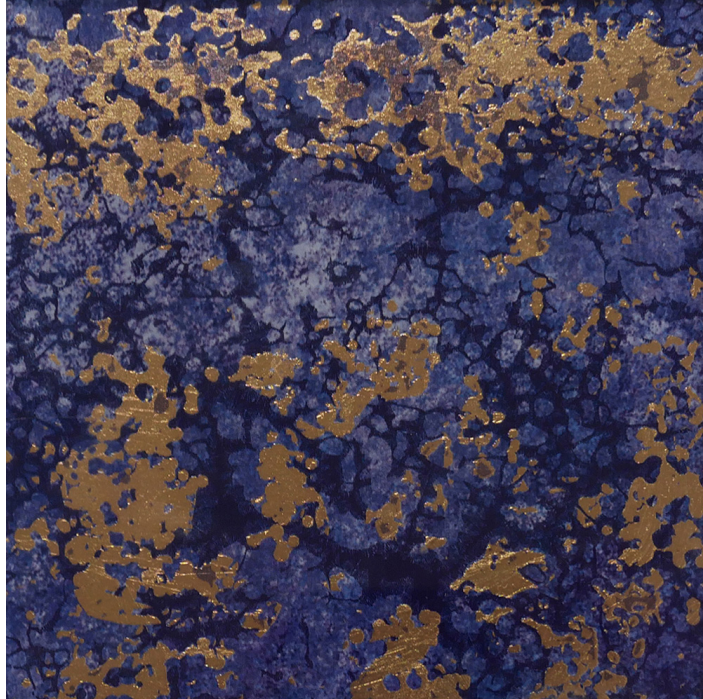

STERLING STUDIOS

Unit D, Trading Estate Road, Western Trading Estate, London, NW10 7LU

Email: info@sterling-studios.com

Telephone: 020 8453 9360

DEEP BLUE

Abstract textured blue and gold eglomise

Material:	Glass, Paint
Colours:	Gold, Blue
Metals:	Gold
Antiquing:	Light
Design:	Organic, Natural, Contemporary
Surface:	Gloss, Smooth, Opaque