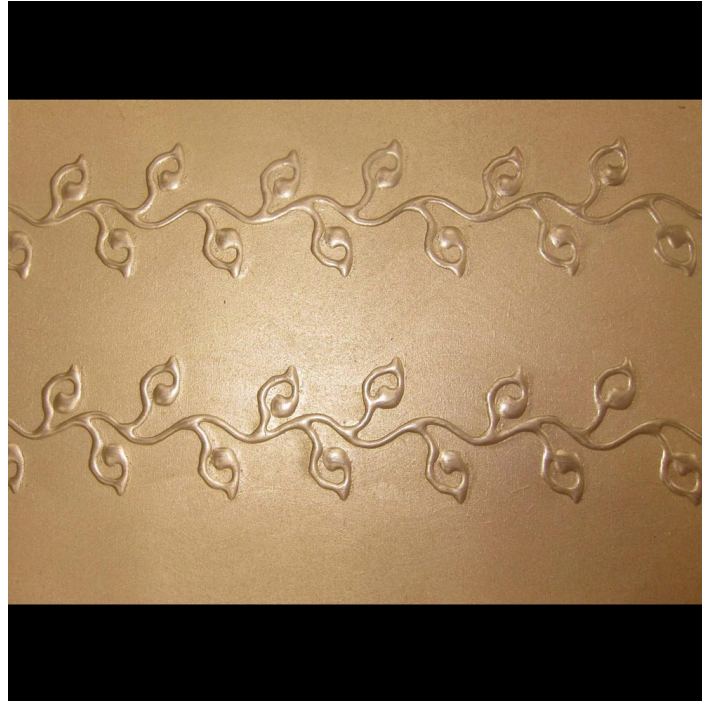

## GOLDEN VINE

Raised vine pattern on a finely textured background.

Material:	Resin
Colours:	Gold
Design:	Floral