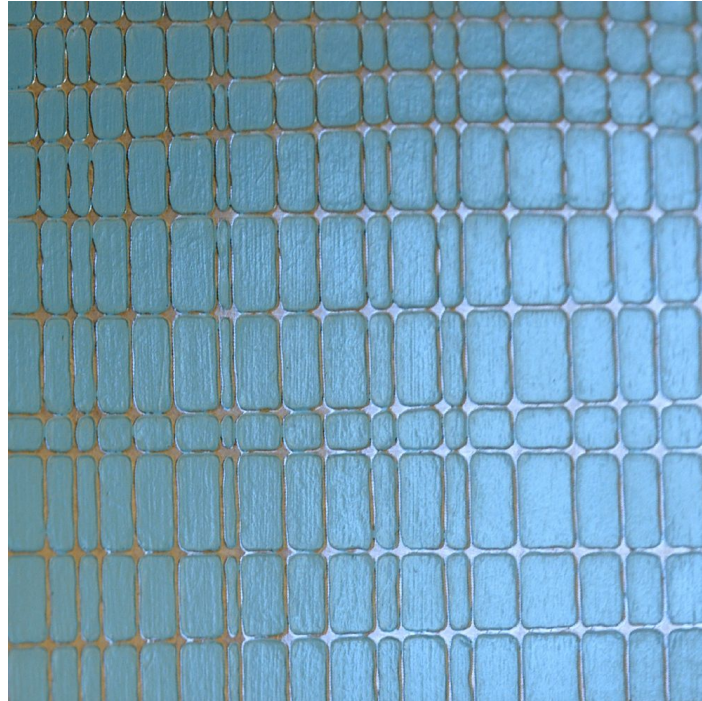

STERLING STUDIOS

Unit D, Trading Estate Road, Western Trading Estate, London, NW10 7LU
Email: info@sterling-studios.com
Telephone: 020 8453 9360

INVERSE CROCODILE

Light blue background with raised bronze criss cross pattern.

Material:	Resin
Colours:	Bronze, Blue
Design:	Trellis, Random, Contemporary
Surface:	Raised