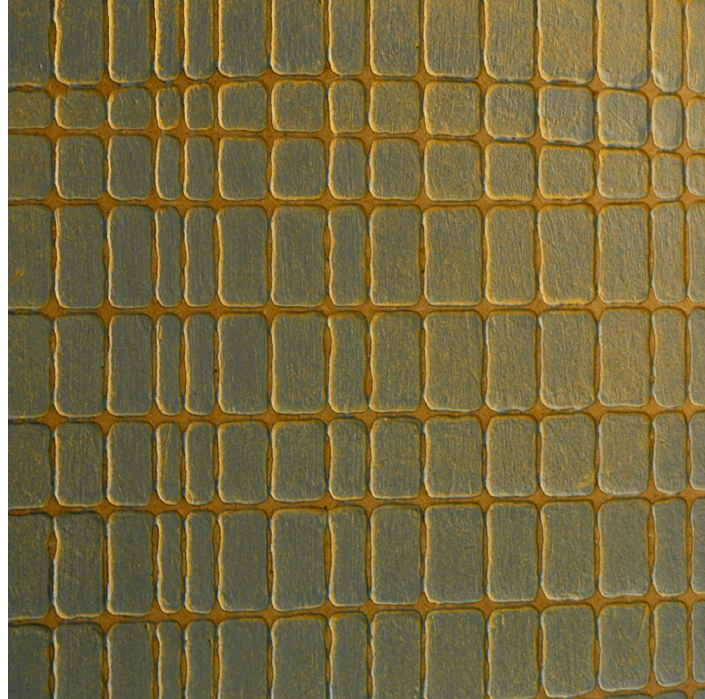

STERLING STUDIOS

Unit D, Trading Estate Road, Western Trading Estate, London, NW10 7LU

Email: info@sterling-studios.com

Telephone: 020 8453 9360

INVERSE CROCODILE

Dark green background with raised bronze criss cross pattern.

Material:	Resin
Colours:	Bronze, Green
Design:	Trellis, Random, Contemporary