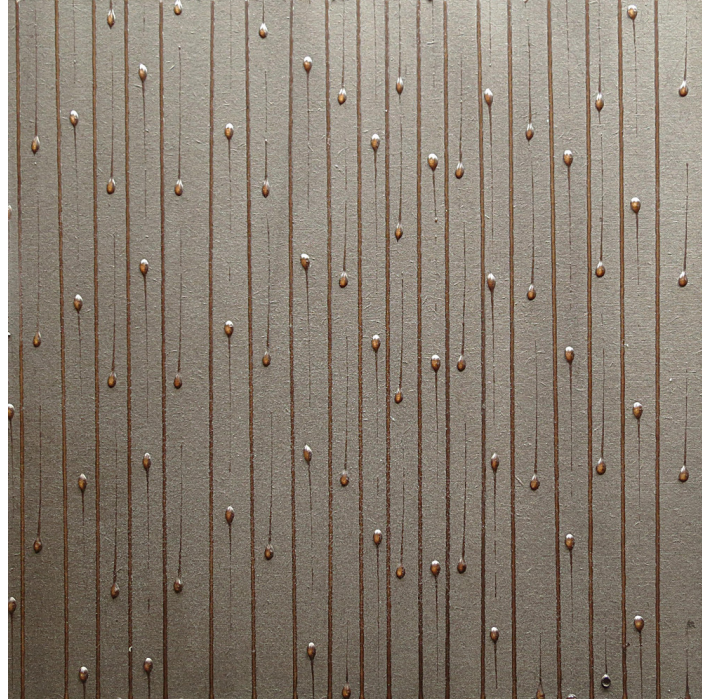

STERLING STUDIOS

Unit D, Trading Estate Road, Western Trading Estate, London, NW10 7LU

Email: info@sterling-studios.com

Telephone: 020 8453 9360

RAIN UP & DOWN

lightly textured silver background overlaid with bronze lines and raised droplets

Material:	Resin
Colours:	Silver, Bronze, Off White
Design:	Stripes, Contemporary
Surface:	Textured