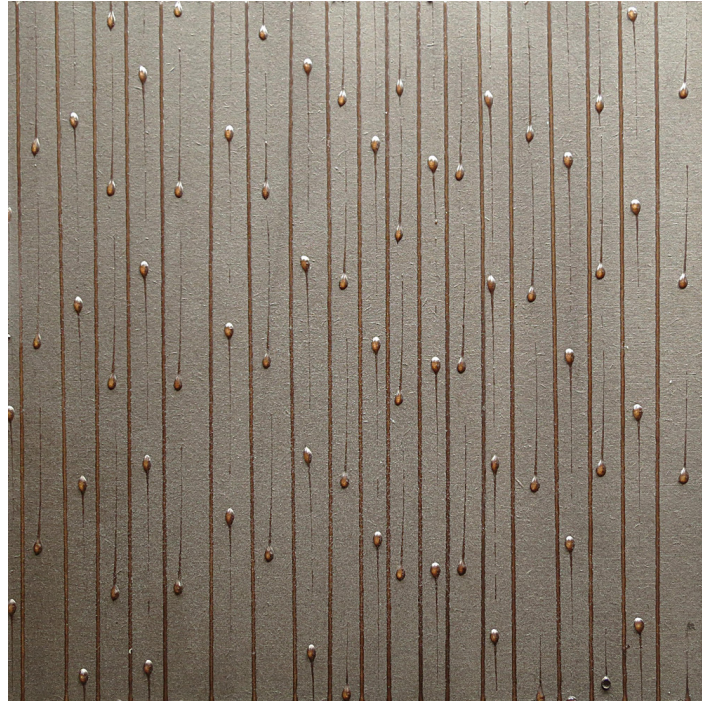

STERLING STUDIOS

Unit D, Trading Estate Road, Western Trading Estate, London, NW10 7LU

Email: info@sterling-studios.com

Telephone: 020 8453 9360

RAIN UP & DOWN

lightly textured silver background overlaid with bronze lines and raised droplets

Material:	Resin
Colours:	Silver, Bronze, Off White
Design:	Stripes, Contemporary
Surface:	Textured