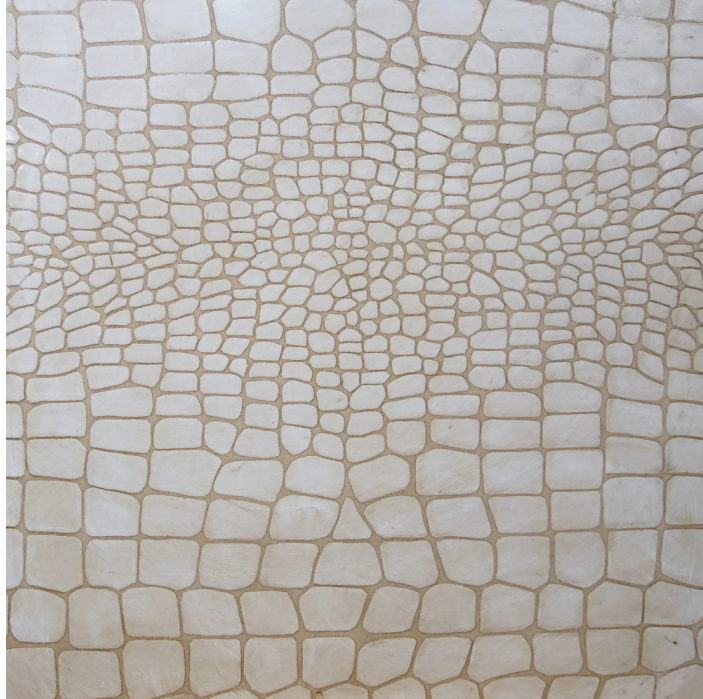

STERLING STUDIOS

Unit D, Trading Estate Road, Western Trading Estate, London, NW10 7LU

Email: info@sterling-studios.com

Telephone: 020 8453 9360

CRACKLE CROC RESIN

Raised highly polished lacquer croc crackle resin

Material:	Resin, Paint
Colours:	Neutral, Brown, Off White, White
Antiquing:	Light
Design:	Patterned, Contemporary
Surface:	Embossed