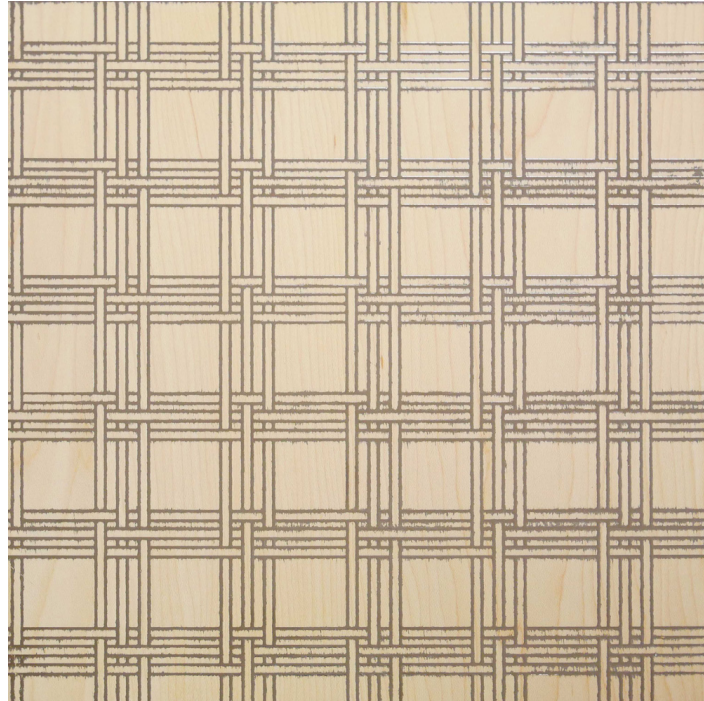

## BASKET WEAVE

Silver gilt resin application to a wooden substrate

Material:	Metal leaf, Metal
Colours:	Neutral, Silver
Metals:	Aluminium
Design:	Geometric, Patterned, Contemporary
Surface:	Embossed