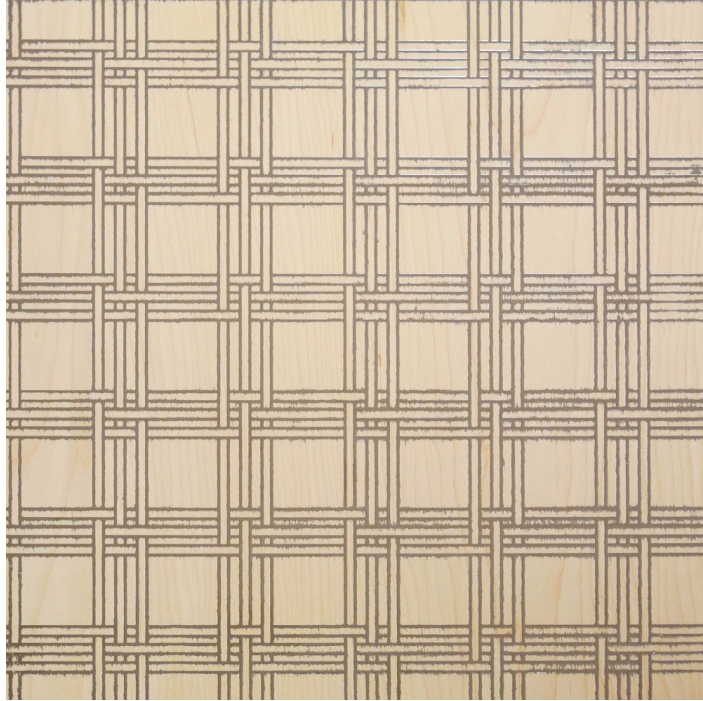

STERLING STUDIOS

Unit D, Trading Estate Road, Western Trading Estate, London, NW10 7LU

Email: info@sterling-studios.com

Telephone: 020 8453 9360

BASKET WEAVE

Silver gilt resin application to a wooden substrate

Material:	Metal leaf, Metal
Colours:	Neutral, Silver
Metals:	Aluminium
Design:	Geometric, Patterned, Contemporary
Surface:	Embossed