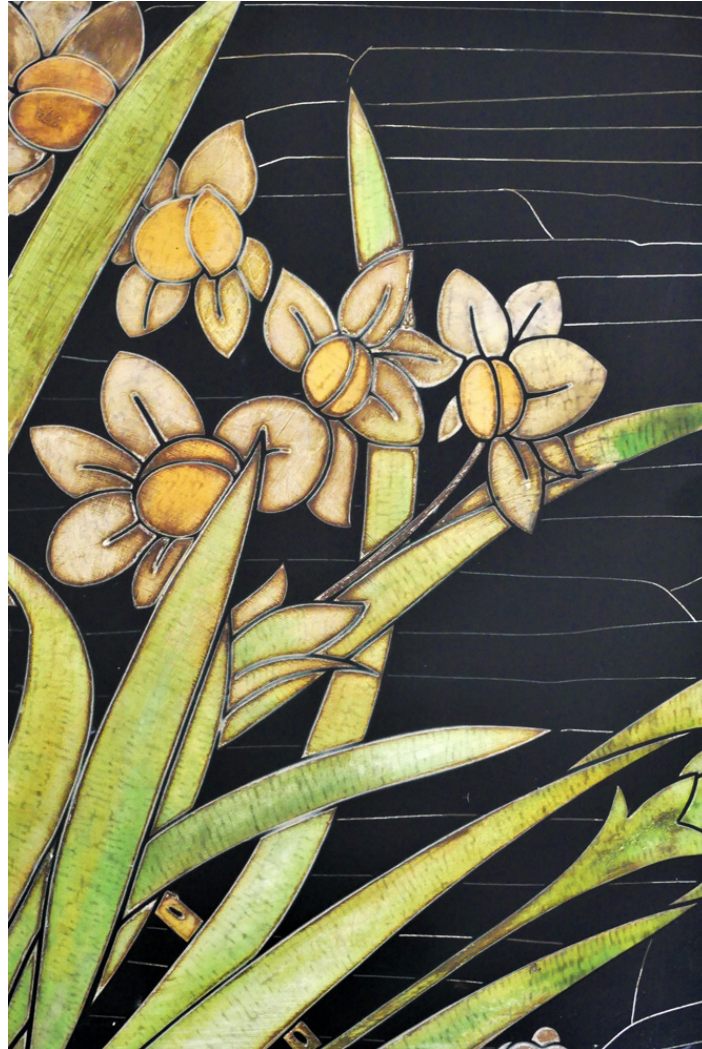

STERLING STUDIOS

Unit D, Trading Estate Road, Western Trading Estate, London, NW10 7LU

Email: info@sterling-studios.com

Telephone: 020 8453 9360

JONQUIL

Carved coromandel lacquer daffodils with a crackle background

Material:	Lacquer
Colours:	Black, Green, Yellow
Antiquing:	Light
Design:	Classic, Traditional, Chinoiserie
Surface:	Smooth