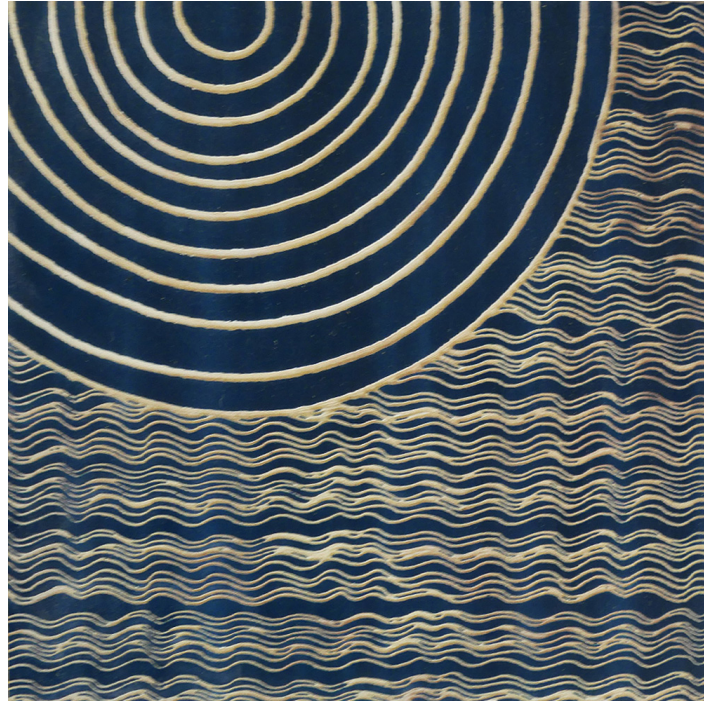

## TIDES

Coromandel lacquer in an abstract pattern

Material:	Lacquer
Colours:	Off White, Blue, Green
Antiquing:	Light
Design:	Natural, Art Deco, Patterned, Contemporary
Surface:	Smooth, Carved