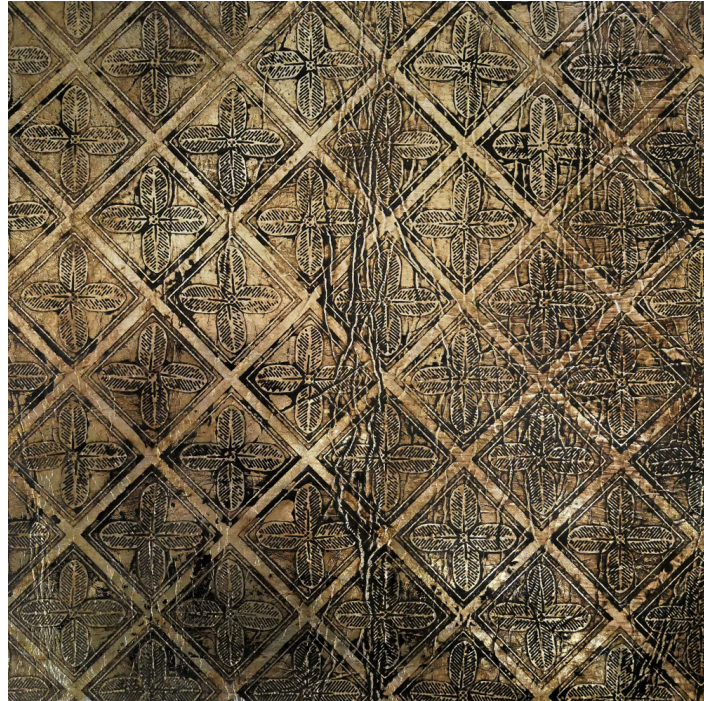

## EMBOSSSED TRELLIS LEATHER

Embossed silvered leather panel with geometric trellis design

Material:	Leather
Colours:	Brown, Gold, Silver
Metals:	Silver
Antiquing:	Heavy
Design:	Geometric, Patterned
Surface:	Embossed