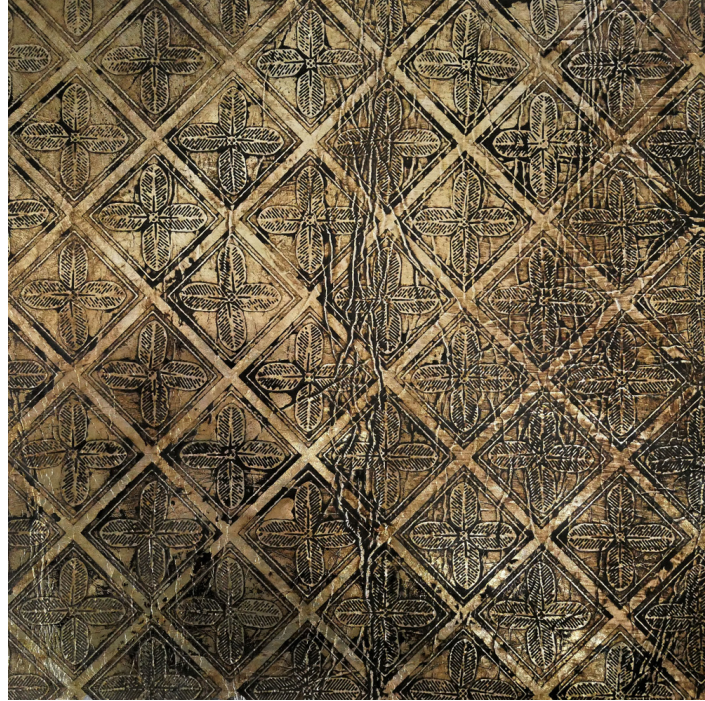

## EMBOSSED TRELLIS LEATHER

Embossed silvered leather panel with geometric trellis design

Material:	Leather
Colours:	Brown, Gold, Silver
Metals:	Silver
Antiquing:	Heavy
Design:	Geometric, Patterned
Surface:	Embossed