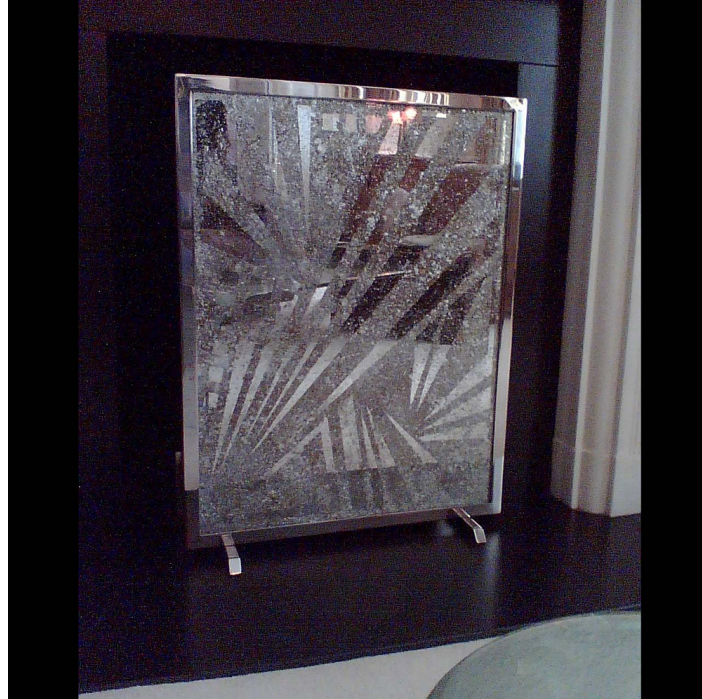

## EGLOMISE GLASS FIRE SCREEN

Eglomise glass fire screen featuring a starburst pattern on a speckled antique mirror back ground.

Material:	Glass
Colours:	Silver
Design:	Geometric, Art Deco, Contemporary