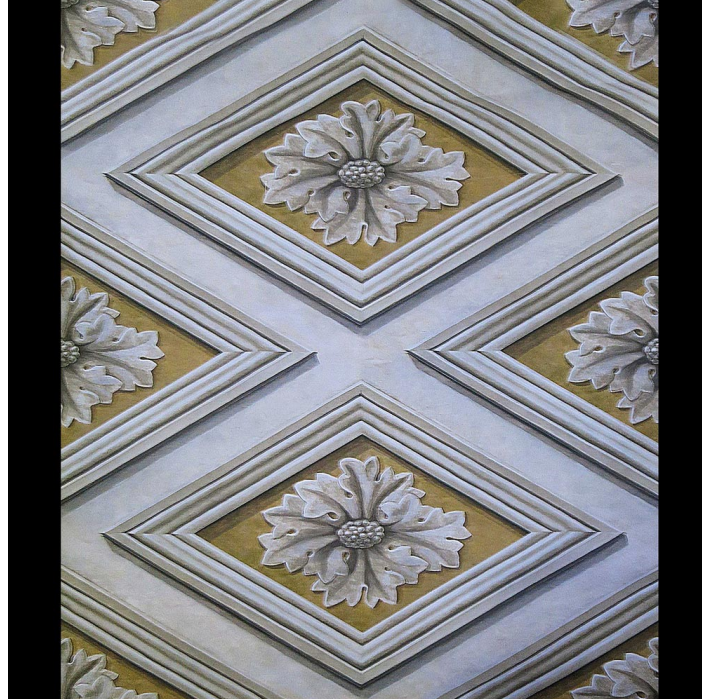

STERLING STUDIOS

Unit D, Trading Estate Road, Western Trading Estate, London, NW10 7LU

Email: info@sterling-studios.com

Telephone: 020 8453 9360

HAND PRINTED WALLPAPER

Hand printed wallpaper for a coffered effect ceiling.

Material:	Paint
Colours:	Off White, Yellow
Design:	Traditional
Surface:	Matt, Smooth