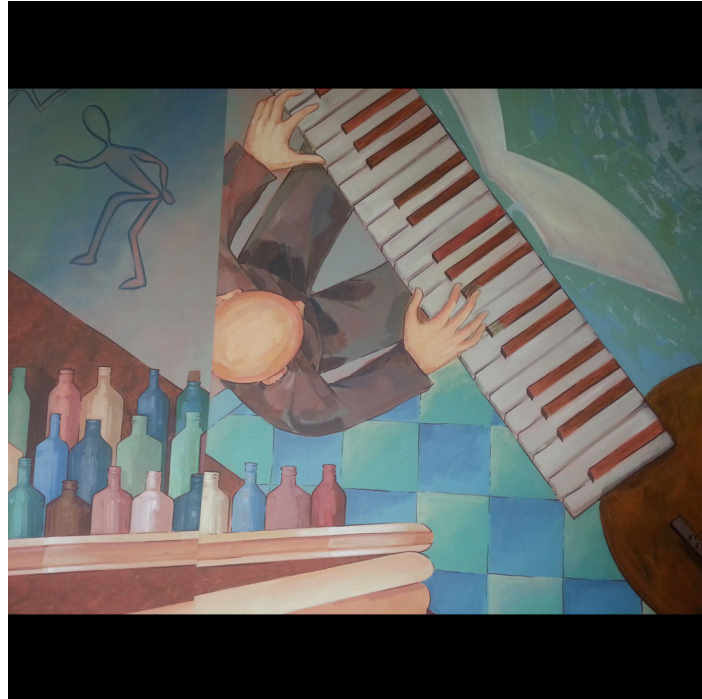

STERLING STUDIOS

Unit D, Trading Estate Road, Western Trading Estate, London, NW10 7LU
Email: info@sterling-studios.com
Telephone: 020 8453 9360

MURAL ON CANVAS

Wall mural painted on canvas featuring musical instruments and musicians.

Material:	Paint
Colours:	Brown, White, Blue, Green
Design:	Figurative